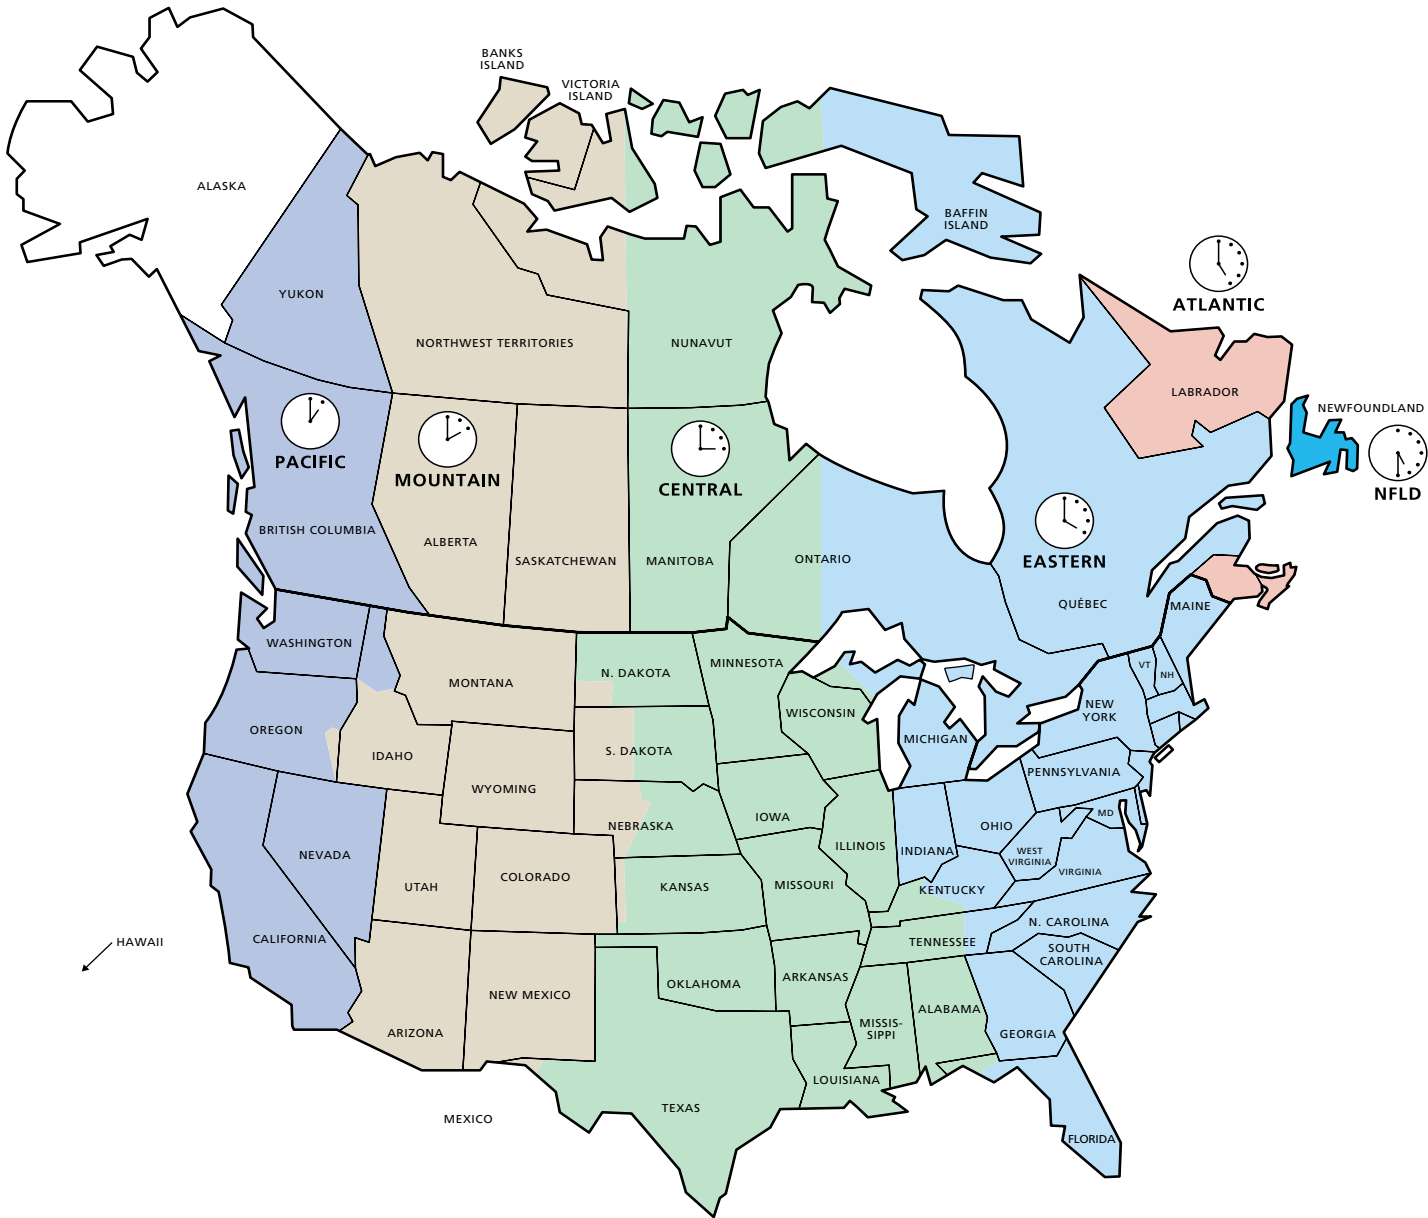

HOW TO MAKE OVERSEAS CALLS

- Customer-dialed calls: **011 + country code + city code + local number**
- For person-to-person calls, Calling Card calls, third-party billing and collect calls: **01 + country code + city code + local number**

TIME ZONE MAP

TIME ZONE MAP

The clocks on this map illustrate the time zones in effect across North America. When calculating actual time differences between areas, please consider those areas which are on Daylight Saving Time.